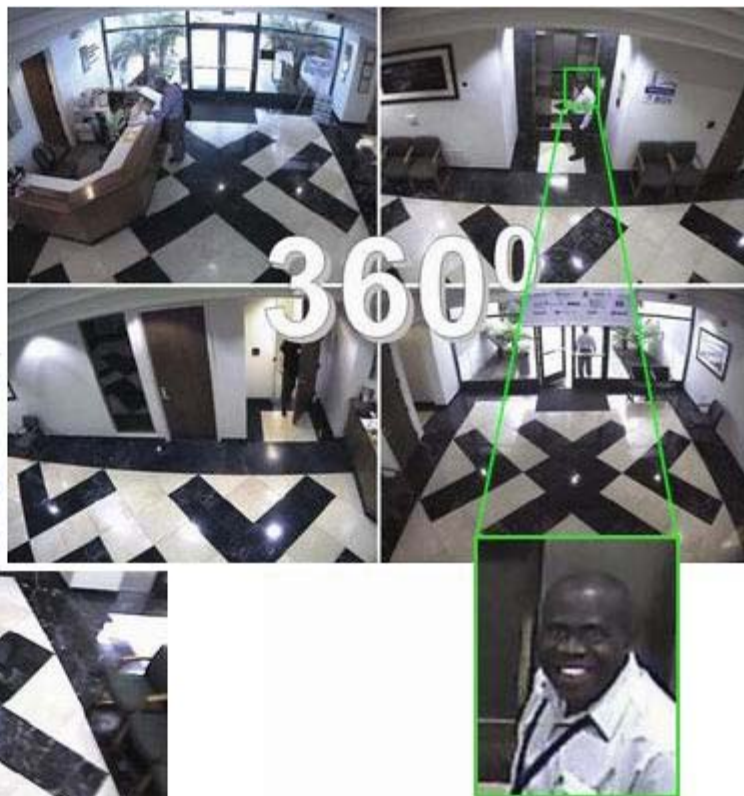

**Day or Night
MegaVideo® Technology
Delivers Full Motion
HDTV Resolution
at NTSC Price**