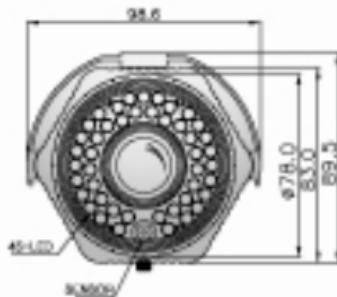

KPC-N700NH

Introduction

The KPC-N700NH integrates 45 IR LEDs with a externally adjustable varifocal lens while still staying completely weatherproof and giving an IR Shooting distance of over 160'

Special Features

Model	KPC-N700NH	
Signal format	NTSC	
Image sensor	Interline 1/3 inch SONY SUPER HAD CCD	
Scanning system	2:1 Interlace	
Scanning frequency	H: 15.734 KHz, V:59.94 Hz	
Total pixels	811(H) × 508(V), 410K	
Effective pixels	768(H) × 494(V), 380K	
Horizontal resolution	550 TV line	
Electronic shutter	1/60 ~1/100,000sec	
S/N ratio	More than 45 dB (AGC OFF)	
Sensitivity	0 Lux (IR LED ON)	
Gamma	$\gamma = 0.45$	
Sync System	Internal	
Video output	1 [Vp-p] Composite 75 Ω unbalanced	
Power supply	DC12V/AC24V	AC 24.0 [V] $\pm 10\%$, Less than 700mA (IR LED On) / 1.1A 21W(Heater On)
	Dual Voltage	DC 12.0 [V] $\pm 10\%$, Less than 850mA (IR LED On) / 1.1A (Heater On)
IR LED	45 Units	
IR LED Half Angle	± 30 Degree	
IR LED Distance	160'	
IR LED on/off	on/off detection range of automatic sensor	
IR LED Wavelength	850 nm	
Operating Lux	IR LED on:3 Lux / IR LED off:12Lux	
Lens Option	f2.9mm ~ 10.0mm(KPC-N700NH10), f9.0mm~22.0mm(KPC-N700NH8) Varifocal Lens(ICR)	
Water Resistant	IP67	
Operating temperature	-10 $^{\circ}$ C ~ +50 $^{\circ}$ C (Heater on: -40 $^{\circ}$ C ~ +50 $^{\circ}$ C)	
Storage temperature	-20 $^{\circ}$ C ~ +60 $^{\circ}$ C	
Operating Humidity	10% ~ 80%	
Option	SONY EXview HAD CCD	
	Heater [Built in Heater(on: 5 $^{\circ}$ C / off:150 $^{\circ}$ C)]	