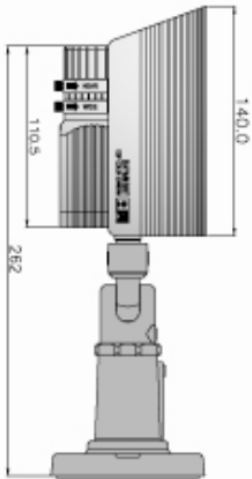

KPC-N700NH

Introduction

The KPC-N700NH integrates 45 IR LEDs with a externally adjustable varifocal lens while still staying completely weatherproof and giving an IR Shooting distance of over 160'

Special Features

Model	KPC-N700NH	
Signal format	NTSC	
Image sensor	Interline 1/3 inch SONY SUPER HAD CCD	
Scanning system	2:1 Interlace	
Scanning frequency	H: 15.734 KHz, V:59.94 Hz	
Total pixels	811(H) × 508(V), 410K	
Effective pixels	768(H) × 494(V), 380K	
Horizontal resolution	550 TV line	
Electronic shutter	1/60 ~1/100,000sec	
S/N ratio	More than 45 dB (AGC OFF)	
Sensitivity	0 Lux (IR LED ON)	
Gamma	$\gamma = 0.45$	
Sync System	Internal	
Video output	1 [Vp-p] Composite 75 Ω unbalanced	
Power supply	DC12V/AC24V	AC 24.0 [V] $\pm 10\%$, Less than 700mA (IR LED On) / 1.1A 21W(Heater On)
	Dual Voltage	DC 12.0 [V] $\pm 10\%$, Less than 850mA (IR LED On) / 1.1A (Heater On)
IR LED	45 Units	
IR LED Half Angle	± 30 Degree	
IR LED Distance	160'	
IR LED on/off	on/off detection range of automatic sensor	
IR LED Wavelength	850 nm	
Operating Lux	IR LED on:3 Lux / IR LED off:12Lux	
Lens Option	f2.9mm ~ 10.0mm(KPC-N700NH10), f9.0mm~22.0mm(KPC-N700NH8) Varifocal Lens(ICR)	
Water Resistant	IP67	
Operating temperature	-10 $^{\circ}$ C ~ +50 $^{\circ}$ C (Heater on: -40 $^{\circ}$ C ~ +50 $^{\circ}$ C)	
Storage temperature	-20 $^{\circ}$ C ~ +60 $^{\circ}$ C	
Operating Humidity	10% ~ 80%	
Option	SONY EXview HAD CCD	
	Heater [Built in Heater(on: 5 $^{\circ}$ C / off:150 $^{\circ}$ C)]	