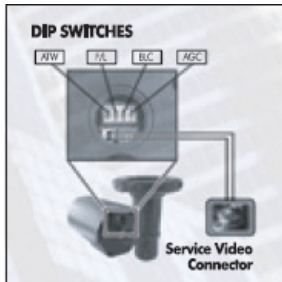

KPC-N700NH

Introduction

The KPC-N700NH integrates 45 IR LEDs with a externally adjustable varifocal lens while still staying completely weatherproof and giving an IR Shooting distance of over 160'

Special Features

- Built in heater protects the camera from low temperature (Operating temperature with Heater:-40C)
- External Zoom & Focus Adjustable
- Cable concealed mounting bracket
- IR lens separated win cap for prevention of IR reflection
- Various dip switches and service video connector

Model	KPC-N700NH	
Signal format	NTSC	
Image sensor	Interline 1/3 inch SONY SUPER HAD CCD	
Scanning system	2:1 Interlace	
Scanning frequency	H: 15.734 KHz, V:59.94 Hz	
Total pixels	811(H) × 508(V), 410K	
Effective pixels	768(H) × 494(V), 380K	
Horizontal resolution	550 TV line	
Electronic shutter	1/60 ~1/100,000sec	
S/N ratio	More than 45 dB (AGC OFF)	
Sensitivity	0 Lux (IR LED ON)	
Gamma	$\gamma = 0.45$	
Sync System	Internal	
Video output	1 [Vp-p] Composite 75 Ω unbalanced	
Power supply	DC12V/AC24V	AC 24.0 [V] $\pm 10\%$, Less than 700mA (IR LED On) / 1.1A 21W(Heater On)
	Dual Voltage	DC 12.0 [V] $\pm 10\%$, Less than 850mA (IR LED On) / 1.1A (Heater On)
IR LED	45 Units	
IR LED Half Angle	± 30 Degree	
IR LED Distance	160'	
IR LED on/off	on/off detection range of automatic sensor	
IR LED Wavelength	850 nm	
Operating Lux	IR LED on:3 Lux / IR LED off:12Lux	
Lens Option	f2.9mm ~ 10.0mm(KPC-N700NH10), f9.0mm~22.0mm(KPC-N700NH8) Varifocal Lens(ICR)	
Water Resistant	IP67	
Operating temperature	-10 $^{\circ}$ C ~ +50 $^{\circ}$ C (Heater on: -40 $^{\circ}$ C ~ +50 $^{\circ}$ C)	
Storage temperature	-20 $^{\circ}$ C ~ +60 $^{\circ}$ C	
Operating Humidity	10% ~ 80%	
Option	SONY EXview HAD CCD	
	Heater [Built in Heater(on: 5 $^{\circ}$ C / off:150 $^{\circ}$ C)]	